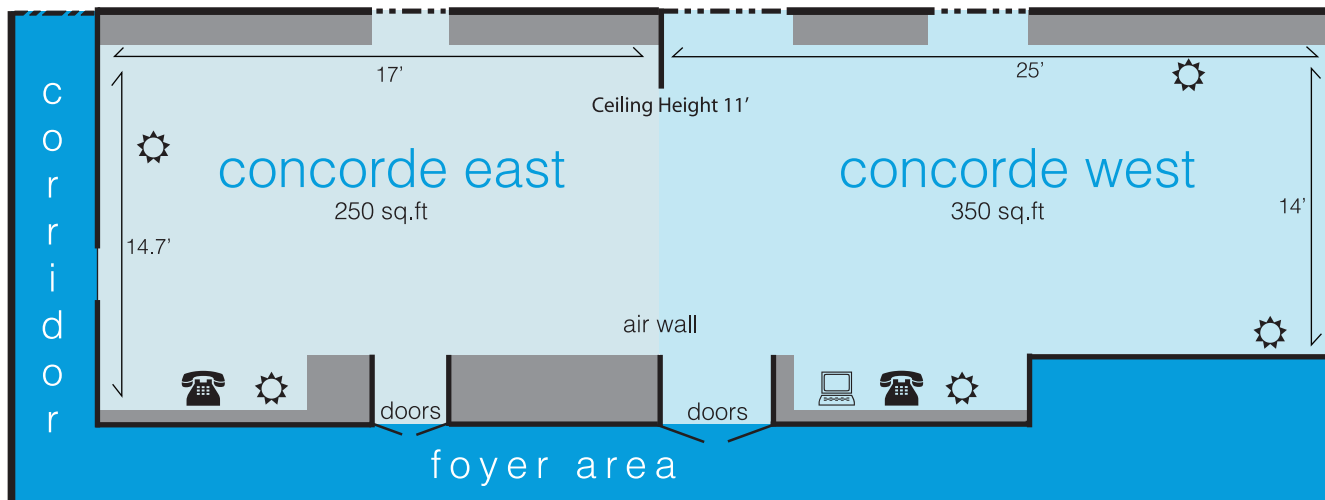

dylan hotel

concorde room

restroom	
legend	
	telephone
	electrical outlet
	internet access

maximum occupancy	sq.ft	meeting set-up			banquet set-up	
		classroom	boardroom	theatre	round	u-shape
concorde east	250	N/A	14	18	N/A	9
concorde west	350	*12 / 18	20	30	N/A	15
total	600	30	35	50	30 - 6x5	30

* 2 persons per table / 3 persons per table

Please note that the foyer area can be used as a reception area. Conferencing for both corporate and social functions. Catering and Audio-Visual available upon request. Complimentary Wireless Internet access in the meeting room.